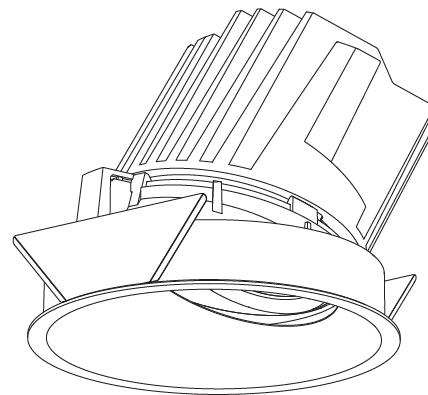

PHYSICAL

Shape: Round
Diameter (mm): 139
Diameter (in): 5 1/2
Height (mm): 126
Height (in): 4 15/16
Ceiling Thickness (mm): 10 / 12.5 / 15
Ceiling Thickness (in): 3/8 or 1/2 or 9/16
Min. Recessing Depth (mm): 140
Min. Recessing Depth (in): 5 1/2
Light Distribution: Adjustable / Asymmetric
Weight (kg): 0.816
Weight (lbs): 1.8
Fixture Finish: SSR / BKV / CWI / CRY / HAB / UFT / ITA / RUA / FTG / MYG / LOD / PUS / FRO / FUP / KIA / POP / BLS / SPG / MEY / GOH / GUM / CHC / COM / ABZ / JAG / OBR / MOS / ROR
Fixture Material: Aluminum Die Cast
Cut-out Measurements: 130mm / 5 1/8"

ELECTRICAL

Lamp Type: LED (Zhaga Standard)
Input Wattage (W): 28.6
Total Output Wattage (W): 26
Dimming: Tri-Mode (Non-Dimming and Phase Dimming (120Vac only) and 0-10V Dimming)
Driver Included: No
Driver Location: Recessed Housing
Driver Type: Constant Current - Universal
Driver Class: Class 2
Housing: See components
Input Voltage (V): 120 - 277
Constant Current (MA): 700

LED

Number of LEDs: 1
Color Temperature (°K): 2700 / 3000 / 3500 / 4000
Max. Delivered Lumen (lm): 2320 / 2380 / 2499 / 2550
Nominal Lumen (lm): 3210 / 3290 / 3459 / 3530
CRI: >90 CRI
Lamp Life (hrs): 50000

OPTICAL

Reflector: 20 / 25 / 40
Adjustability: Fixed

RATINGS AND CERTIFICATIONS

Certified By: Certified for North American Standards
IP rating: IP20

126mm 4 15/16"

Ø 125mm 4 15/16"

Ø 139mm 5 1/2"